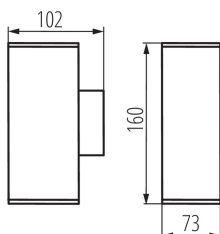

29001 GORI EL 235 D

Garden light fitting with replaceable light source

5905339290014

IP
44

Kanlux GORI garden fixtures are a complete range, they consist of wall lamps and posts. Their square, austere shape is a direct response to market trends. All Kanlux GORI fixtures are equipped with replaceable light sources which give the possibility of a free choice of light colour and intensity around the house.

GENERAL DATA:

Colour: anthracite
Place of assembly: wall mounted
Place of application: Indoors and outdoors
Minimum distance from the illuminated object: 0,5m
Light source included: no
Fixture lighting direction: up and down

TECHNICAL DATA:

Rated voltage [V]: 220-240 AC
Rated frequency [Hz]: 50
Maximum power [W]: 2 x max 35
Class of protection against electric shock: I
Light source: PAR16
Cap: GU10
Ambient temperature range to which the product can be exposed: -20÷35
Enclosure material: aluminum alloy
Protective glass material: Tempered glass
Connection type: Bolt terminal block
Range of sections of wires used [mm²]: 1÷2,5
IP class: 44

LOGISTIC DATA:

Unit of measurement: unit
Packaging method: 16
Number of units in the secondary packaging: 1
Number of units in the packaging: 16
Net unit weight [g]: 470
Grammage [g]: 548.13
Length of a unit pack [cm]: 11
Width of a unit pack [cm]: 8
Height of a unit pack [cm]: 17
Weight of a cardboard box [kg]: 8.77008
Width of a cardboard box [cm]: 35
Height of a cardboard box [cm]: 24.5
Length of a cardboard box [cm]: 36
Volume of a cardboard box [m³]: 0.03087