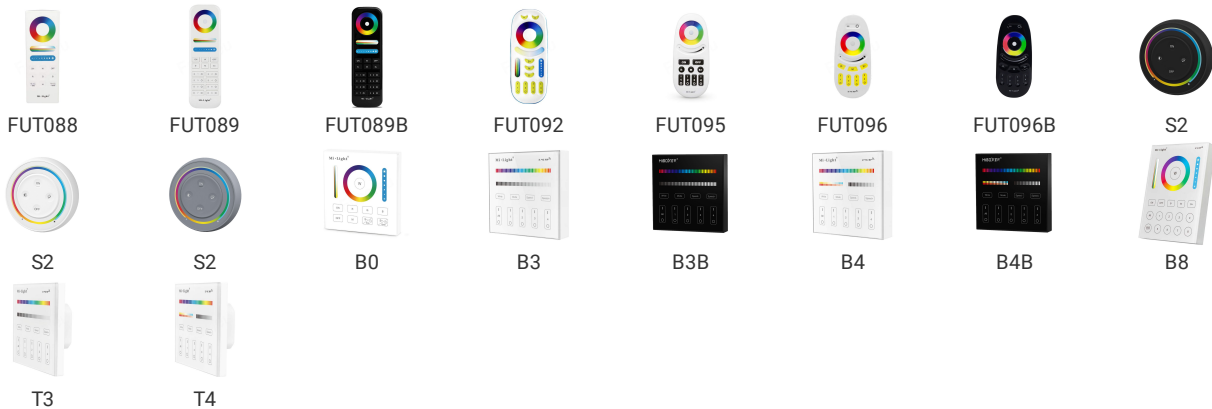

WALL WASHER LED LIGHT RL1-24

Milight Wall Washer LED Light RL1-24 24W

Compatible products

Specification

Parameter	Value
Symbol	RL1-24
ETIM CLASS	Downlight/spot/floodlight
Nominal voltage [V]	100-240
Voltage type	AC
Dimmable	yes
Luminous flux [lm]	1800
Colour temperature [K]	2700-6500
Power [W]	24
Power for white light [W]	24
Beam angle	Narrow beam 11 - 20°
Colour rendering index CRI	CRI80

Power factor	0.9
Colour of light	RGB+CCT
With movement sensor	yes
With light sensor	yes
Lamp type	LED not exchangeable
Lamp efficacy [lm/W]	75
Length [mm]	1017
Width [mm]	64
Height/depth [mm]	62
Weight [kg]	2.643

Dimensions