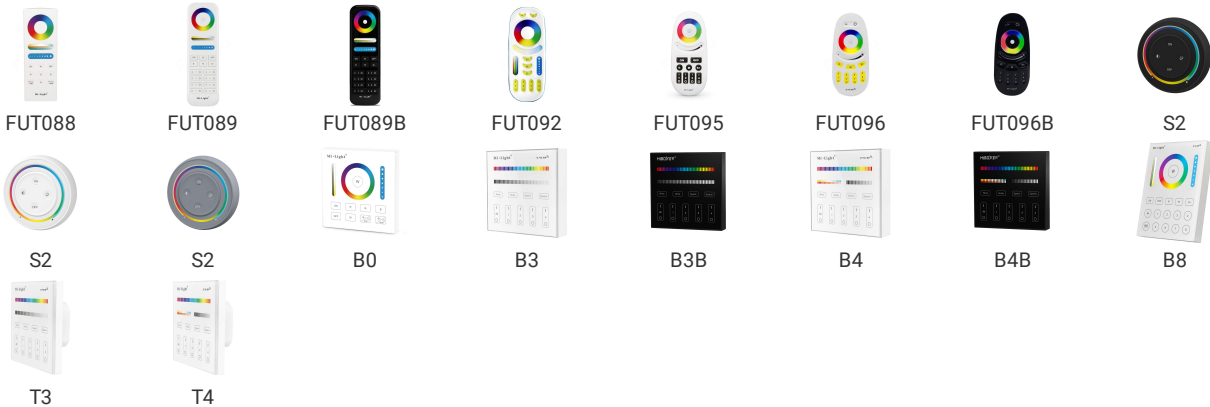

WALL WASHER LED LIGHT RL2-48

Milight Wall Washer LED Light RL2-48 48W

Compatible products

Specification

Parameter	Value
Symbol	RL2-48
ETIM CLASS	Downlight/spot/floodlight
Nominal voltage [V]	100-240
Voltage type	AC
Dimmable	yes
Luminous flux [lm]	2800
Colour temperature [K]	2700-6500
Power [W]	48
Power for white light [W]	48
Beam angle	Narrow beam 11 - 20°
Colour rendering index CRI	CRI75

Power factor	0.9
Colour of light	RGB+CCT
With movement sensor	yes
With light sensor	yes
Lamp type	LED not exchangeable
Lamp efficacy [lm/W]	60
Length [mm]	1017
Width [mm]	64
Height/depth [mm]	62
Weight [kg]	2.7

Dimensions