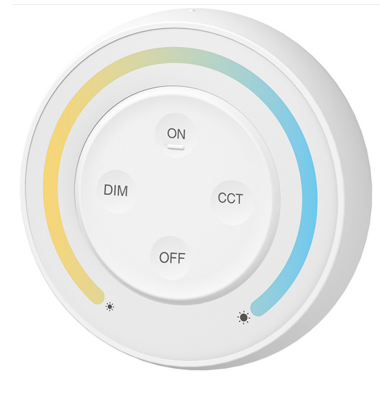

WALL MOUNTED CONTROLLER CCT ROUND 1-ZONE 2XAAA WHITE S1-W

The S1 Mi-Light wall remote control allows to smoothly adjust the brightness, and the color temperature of white light. Available in colors: black, white, gray. Wirelessly communication with controllers. The device is battery powered by 2 x AAA. Magnetic base holder for easy installation. Strong magnetic holder for easy taking out and put back.

Compatible products

Specification

Parameter	Value
Symbol	S1-W
ETIM CLASS	Controller for luminaires
Control distance [m]	30
Transmission Frequency [MHz]	2400-2483
Input voltage	3V(2*AAA)
Colour	White
Height/depth [mm]	24
Diameter [mm]	70
Weight [kg]	0.076