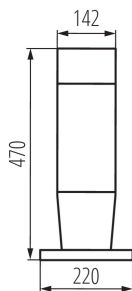

Architectural lighting with replaceable source of light

5905339291714

Kanlux INVO OP is a series of external architectural luminaires. The whole family is composed of posts and façade luminaires. You can use your favourite light colour in Kanlux INVO luminaires since it is adapted for replaceable sources with a E27 cap.

GENERAL DATA:

Colour: graphite
Place of assembly: surface mounted
Place of application: Indoors and outdoors
Minimum distance from the illuminated object: 0,5m
Light source included: no
Length [mm]: 220
Width [mm]: 220
Height [mm]: 470

TECHNICAL DATA:

Rated voltage [V]: 220-240 AC
Rated frequency [Hz]: 50
Maximum power [W]: max 20
Class of protection against electric shock: II
Lampshade material: plastic
Light source: GLS/CFL/LED
Cap: E27
Ambient temperature range to which the product can be exposed: -20÷35
Enclosure material: plastic
Connection type: Terminal block
Range of sections of wires used [mm²]: 0,75÷1,5
IP class: 54

LOGISTIC DATA:

Unit of measurement: unit
Packaging method: 1
Number of units in the secondary packaging: 1
Number of units in the packaging: 1
Net unit weight [g]: 1750
Grammage [g]: 2390
Length of a unit pack [cm]: 26.5
Width of a unit pack [cm]: 26.5
Height of a unit pack [cm]: 53
Weight of a cardboard box [kg]: 2.39
Width of a cardboard box [cm]: 26.5
Height of a cardboard box [cm]: 53
Length of a cardboard box [cm]: 26.5