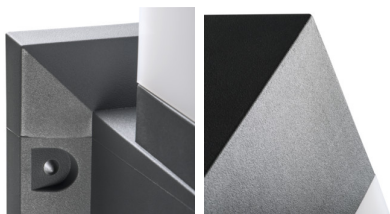

Architectural lighting with replaceable source of light

5905339291714

Kanlux INVO OP is a series of external architectural luminaires. The whole family is composed of posts and façade luminaires. You can use your favourite light colour in Kanlux INVO luminaires since it is adapted for replaceable sources with a E27 cap.

### GENERAL DATA:

**Colour:** graphite  
**Place of assembly:** surface mounted  
**Place of application:** Indoors and outdoors  
**Minimum distance from the illuminated object:** 0,5m  
**Light source included:** no  
**Length [mm]:** 220  
**Width [mm]:** 220  
**Height [mm]:** 470