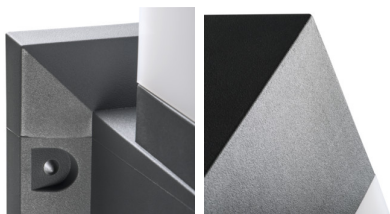

Architectural lighting with replaceable source of light

5905339291707

Kanlux INVO OP is a series of external architectural luminaires. The whole family is composed of posts and façade luminaires. You can use your favourite light colour in Kanlux INVO luminaires since it is adapted for replaceable sources with a E27 cap.

GENERAL DATA:

Colour: graphite
Place of assembly: wall mounted
Place of application: Indoors and outdoors
Minimum distance from the illuminated object: 0,5m
Light source included: no
Length [mm]: 170
Width [mm]: 170
Height [mm]: 435