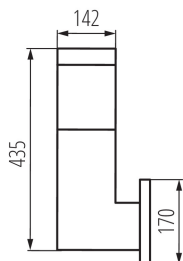

Architectural lighting with replaceable source of light

5905339291707

Kanlux INVO OP is a series of external architectural luminaires. The whole family is composed of posts and façade luminaires. You can use your favourite light colour in Kanlux INVO luminaires since it is adapted for replaceable sources with a E27 cap.

GENERAL DATA:

Colour: graphite
Place of assembly: wall mounted
Place of application: Indoors and outdoors
Minimum distance from the illuminated object: 0,5m
Light source included: no
Length [mm]: 170
Width [mm]: 170
Height [mm]: 435

TECHNICAL DATA:

Rated voltage [V]: 220-240 AC
Rated frequency [Hz]: 50
Maximum power [W]: max 20
Class of protection against electric shock: II
Lampshade material: plastic
Light source: GLS/CFL/LED
Cap: E27
Ambient temperature range to which the product can be exposed: -20÷35
Enclosure material: plastic
Connection type: Terminal block
Range of sections of wires used [mm²]: 0,75÷1,5
IP class: 54

LOGISTIC DATA:

Unit of measurement: unit
Packaging method: 1
Number of units in the secondary packaging: 1
Number of units in the packaging: 1
Net unit weight [g]: 1720
Grammage [g]: 2360
Length of a unit pack [cm]: 26.5
Width of a unit pack [cm]: 26.5
Height of a unit pack [cm]: 53
Weight of a cardboard box [kg]: 2.36
Width of a cardboard box [cm]: 26.5
Height of a cardboard box [cm]: 53
Length of a cardboard box [cm]: 26.5