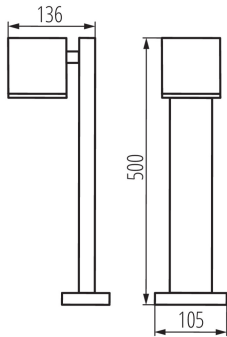

GENERAL DATA:

Colour: anthracite
Place of assembly: surface mounted
Place of application: Indoors and outdoors
Minimum distance from the illuminated object: 0,5m
Light source included: no
Fixture lighting direction: down
Height [mm]: 500

TECHNICAL DATA:

Rated voltage [V]: 220-240 AC
Rated frequency [Hz]: 50
Maximum power [W]: max 35
Class of protection against electric shock: I
Light source: PAR16
Cap: GU10
Ambient temperature range to which the product can be exposed: -20÷35
Enclosure material: aluminum alloy
Protective glass material: Tempered glass
Connection type: Bolt terminal block
Range of sections of wires used [mm²]: 1÷2,5
IP class: 44

LOGISTIC DATA:

Unit of measurement: unit
Packaging method: 6
Number of units in the secondary packaging: 1
Number of units in the packaging: 6
Net unit weight [g]: 950
Grammage [g]: 1203.33
Length of a unit pack [cm]: 14.5
Width of a unit pack [cm]: 11.5
Height of a unit pack [cm]: 51
Weight of a cardboard box [kg]: 7.21998
Width of a cardboard box [cm]: 37
Height of a cardboard box [cm]: 31
Length of a cardboard box [cm]: 53

Garden light fitting with replaceable light source

Volume of a cardboard box [m³]: 0.060791