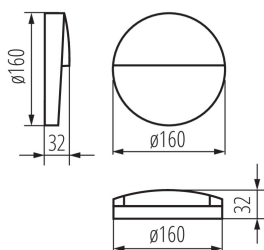

Surface-mounted light fitting

5905339337535

Kanlux DULI LED is a series of surface-mounted, façade luminaires. Modern and geometric design in a simple form makes this series very universal. A matte graphite finish and the most popular colour temperature for architectural luminaires (4000K) are other advantages. Kanlux DULI LED is decorative accent lighting that illuminates and decorates spaces around the building. Kanlux DULI LED surface-mounted luminaires are powered by 230V without using an additional power supply unit.

GENERAL DATA:

Colour: anthracite
Place of assembly: wall mounted
Place of application: Indoors and outdoors
Minimum distance from the illuminated object: 0,2m
Compatible with a dimmer: no
RAL: 7016
Diameter [mm]: 160
Depth [mm]: 32
Integrated LED light source: yes

TECHNICAL DATA:

Rated voltage [V]: 220-240 AC
Rated frequency [Hz]: 50
Maximum power [W]: 6,5
Class of protection against electric shock: I
Diode type: LED SMD
Luminous flux [lm]: 270
Useful luminous flux of the light source Φ_{use} [lm]: 740
Useful luminous flux of the light source Φ_{use} [lm]: in sphere (360°)
Colour temperature: white
Correlated colour temperature [K]: 4000
Colour consistency in McAdam ellipses: ≤ 6
Colour rendering index: 80
Service life [h]: 30000
Number of on/off cycles: ≥ 25000
Ambient temperature range to which the product can be exposed: -15÷35
Enclosure material: aluminum alloy
Protective glass material: PC
Connection type: Terminal block
Range of sections of wires used [mm²]: 0,75-1,5
Lamp-heating time [s]: ≤ 1
Lamp-ignition time [s]: $\leq 0,5$