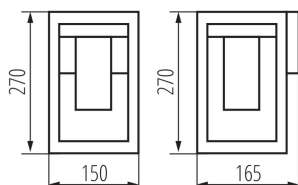

Garden light fitting with replaceable light source

5905339349804

Kanlux VIMO luminaires series is characterised by a unique shape bringing to mind lanterns. These garden lamps with a replaceable light source are available in two colours: matte black and bronze (copper). Kanlux VIMO consists of two sizes of posts and a wall lamp, including a version with a motion sensor. This unconventional shape and IP44 tightness class will make Kanlux VIMO lamps look great in every garden or house environment.

GENERAL DATA:

Colour: black
Place of assembly: wall mounted
Place of application: Indoors and outdoors
Minimum distance from the illuminated object: 0,5m
Replaceable light source: yes
Light source included: no
Length [mm]: 150
Width [mm]: 165
Height [mm]: 270

TECHNICAL DATA:

Rated voltage [V]: 220-240 AC
Rated frequency [Hz]: 50
Maximum power [W]: max 15
Class of protection against electric shock: I
Lampshade material: PC
Light source: LED
Cap: E27
Ambient temperature range to which the product can be exposed: -20÷35
Enclosure material: aluminum alloy
Connection type: Bolt terminal block
Range of sections of wires used [mm²]: 1,5÷2,5
IP class: 44

LOGISTIC DATA:

Unit of measurement: unit
Packaging method: 6
Number of units in the secondary packaging: 1
Number of units in the packaging: 6