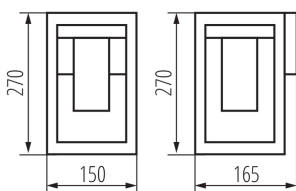

34981 VIMO EL 27 BR

Garden light fitting with replaceable light source

5905339349811

Kanlux VIMO luminaires series is characterised by a unique shape bringing to mind lanterns. These garden lamps with a replaceable light source are available in two colours: matte black and bronze (copper). Kanlux VIMO consists of two sizes of posts and a wall lamp, including a version with a motion sensor. This unconventional shape and IP44 tightness class will make Kanlux VIMO lamps look great in every garden or house environment.

GENERAL DATA:

Colour: brown

Place of assembly: wall mounted

Place of application: Indoors and outdoors

Minimum distance from the illuminated object: 0,5m

Replaceable light source: yes

Light source included: no

Length [mm]: 150

Width [mm]: 165

Height [mm]: 270

TECHNICAL DATA:

Rated voltage [V]: 220-240 AC

Rated frequency [Hz]: 50

Maximum power [W]: max 15

Class of protection against electric shock: I

Lampshade material: PC

Light source: LED

Cap: E27

Ambient temperature range to which the product can be exposed: -20÷35

Enclosure material: aluminum alloy

Connection type: Bolt terminal block

Range of sections of wires used [mm²]: 1,5÷2,5

IP class: 44

LOGISTIC DATA:

Unit of measurement: unit

Packaging method: 6

Number of units in the secondary packaging: 1

Number of units in the packaging: 6