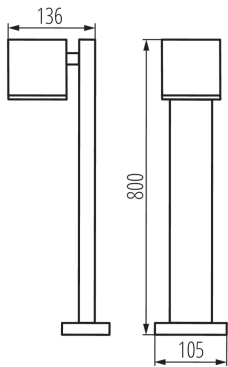

GENERAL DATA:

Colour: anthracite
Place of assembly: surface mounted
Place of application: Indoors and outdoors
Minimum distance from the illuminated object: 0,5m
Light source included: no
Fixture lighting direction: down
Height [mm]: 800

TECHNICAL DATA:

Rated voltage [V]: 220-240 AC
Rated frequency [Hz]: 50
Maximum power [W]: max 35
Class of protection against electric shock: I
Light source: PAR16
Cap: GU10
Ambient temperature range to which the product can be exposed: -20÷35
Enclosure material: aluminum alloy
Protective glass material: Tempered glass
Connection type: Bolt terminal block
Range of sections of wires used [mm²]: 1÷2,5
IP class: 44

LOGISTIC DATA:

Unit of measurement: unit
Packaging method: 6
Number of units in the secondary packaging: 1
Number of units in the packaging: 6
Net unit weight [g]: 1300
Grammage [g]: 1675
Length of a unit pack [cm]: 14.5
Width of a unit pack [cm]: 11.5
Height of a unit pack [cm]: 81
Weight of a cardboard box [kg]: 10.05
Width of a cardboard box [cm]: 37
Height of a cardboard box [cm]: 31
Length of a cardboard box [cm]: 83

Garden light fitting with replaceable light source

Volume of a cardboard box [m³]: 0.095201