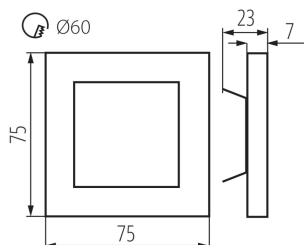

Staircase LED light fitting

5905339265388

Kanlux APUS means modern design combined with an attractive effect of lighting. It is a perfect idea to highlight stairs and corridors or to emphasize decor of rooms. The unique structure of the holders ensures even emission of light. The AC version is equipped with 230V power supply unit which fits into a box and the PIR version is equipped with a motion sensor. The sensor detects movement / turns lights on regardless of the ambient light intensity.

GENERAL DATA:

To be built into the wall: yes

Colour: black

Place of assembly: Recessed mount in the wall

Place of application: Indoors

Minimum distance from the illuminated object: 0,1m

Compatible with a dimmer: no

Length [mm]: 75

Width [mm]: 23

Height [mm]: 75

Required diameter of the assembly box [Ømm]: 60

Assembly-hole dimensions [mm]: 60

Integrated LED light source: yes

TECHNICAL DATA:

Rated voltage [V]: 12 DC

Maximum power [W]: 0.8

Class of protection against electric shock: III

Diode type: LED SMD

Luminous flux [lm]: 14

Colour temperature: white

Correlated colour temperature [K]: 4000

Colour consistency in McAdam ellipses: ≤6

Colour rendering index: 80

Service life [h]: 50000

Number of on/off cycles: ≥20000

Luminous efficiency of the lamp [lm/W]: 18

Ambient temperature range to which the product can be exposed: 5÷25

Enclosure material: polished stainless steel, plastic

Connection type: Free cable ends

Wire length [m]: 0.18

Lamp-heating time [s]: ≤1

Lamp-ignition time [s]: ≤0,5

IP class: 20