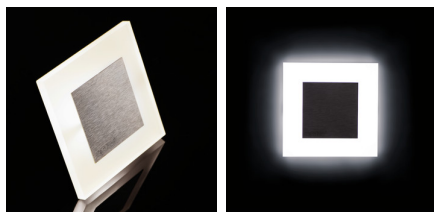

Staircase LED light fitting

5905339265388

Kanlux APUS means modern design combined with an attractive effect of lighting. It is a perfect idea to highlight stairs and corridors or to emphasize decor of rooms. The unique structure of the holders ensures even emission of light. The AC version is equipped with 230V power supply unit which fits into a box and the PIR version is equipped with a motion sensor. The sensor detects movement / turns lights on regardless of the ambient light intensity.

GENERAL DATA:

To be built into the wall: yes

Colour: black

Place of assembly: Recessed mount in the wall

Place of application: Indoors

Minimum distance from the illuminated object: 0,1m

Compatible with a dimmer: no

Maximum power [W]: 0.8

Class of protection against electric shock: III

Diode type: LED SMD

Luminous flux [lm]: 14

Colour temperature: white

Correlated colour temperature [K]: 4000

Colour consistency in McAdam ellipses: ≤6

Colour rendering index: 80

Service life [h]: 50000

Number of on/off cycles: ≥20000

Luminous efficiency of the lamp [lm/W]: 18

Ambient temperature range to which the product can be exposed: 5÷25

Enclosure material: polished stainless steel, plastic