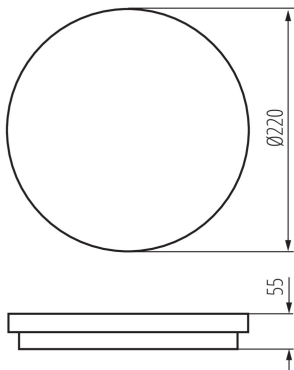

GENERAL DATA:

Colour: white

Place of assembly: wall mounted, ceiling mounted

Place of application: Indoors and outdoors

Minimum distance from the illuminated object: 0,5m

Compatible with a dimmer: no

Height [mm]: 55

Lampshade material: plastic

Diode type: LED SMD

Luminous flux of the light fitting [lm]: 1550

Useful luminous flux of the light source Φ_{use} [lm]: 2400

Useful luminous flux of the light source Φ_{use} [lm]: in sphere (360°)

Number of on/off cycles: ≥ 20000

Lighting angle [°]: 110

Luminous efficiency of the lamp [lm/W]: 86

Ambient temperature range to which the product can be exposed: -15÷35

32940 BENO 18W NW-O-W

Ceiling-mounted LED light fitting