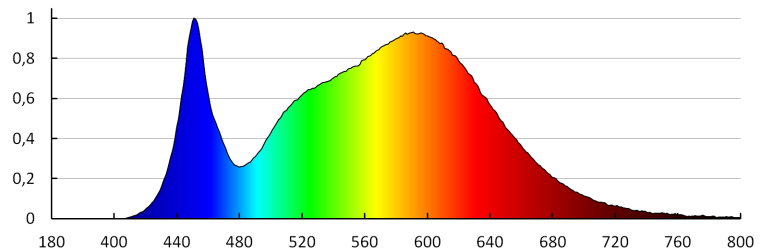

LOGISTIC DATA:

Packaging method: 10

Number of units in the secondary packaging: 1

Number of units in the packaging: 10

Net unit weight [g]: 420

Grammage [g]: 577

Length of a unit pack [cm]: 22.5

Width of a unit pack [cm]: 6

Height of a unit pack [cm]: 23

Weight of a cardboard box [kg]: 5.77

Width of a cardboard box [cm]: 32.5

Height of a cardboard box [cm]: 25

Length of a cardboard box [cm]: 47

Volume of a cardboard box [m³]: 0.038188

KANLUX S.A. (kat 32940) BENO 18W NW-O-W / LDC (Polar)